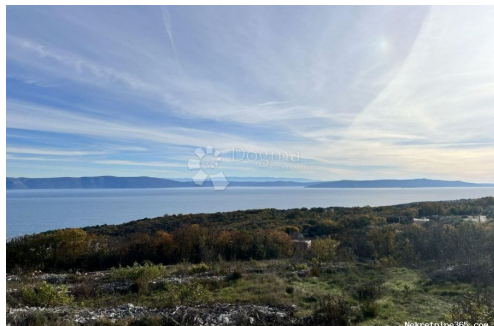

Unikatno Građevinsko Zemljište s Građevinskom Dozvolom i Pogledom na More, Labin, Land

Seller Info

Name: Dogma Nekretnine
First Name: Dogma
Last Name: Nekretnine
Company Name: Dogma nekretnine d.o.o.
Service Type: Selling and renting
Website: <https://dogma-nekretnine.com>
Country: Croatia
Region: Primorsko-goranska županija
City: Rijeka
ZIP code: 51000
Address: F.LA GUARDIA 6
Phone: +385 51 341 080
Fax: +385 51 341 081
About us: DOGMA nekretnine d.o.o. is an experienced and licensed agency specializing in real estate. We have been present in this business for more than 20 years - from a small agency with only two employees through many years of work and effort, we have grown into a company with over 80 employees. In that period, with our work and attitude towards clients and business, we became the leading agency in the Primorje-Gorski Kotar County and the leading in Croatia. The Agency currently operates at the following locations: headquarters in Rijeka, F. la Guardia.6, branch office within the Tower Center Rijeka, J.P.Kamova 81a (4th floor), branch office in Opatija, Maršala Tita 97, branch office in Labin, Ulica Slobode 3; branch office in Umag, Joakima Rakovca 4, branch office in