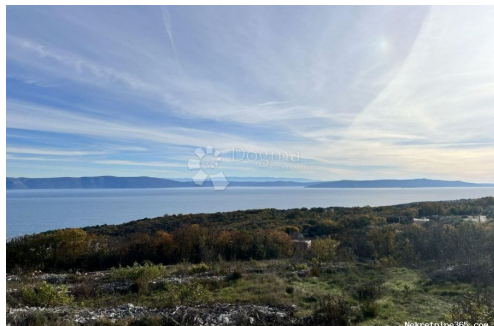

Građevinsko Zemljište s dozvolom i prekrasnim pogledom na more, Labin, Land

Seller Info

Name: Dogma Nekretnine
First Name: Dogma
Last Name: Nekretnine
Company Name: Dogma nekretnine d.o.o.
Service Type: Selling and renting
Website: <https://dogma-nekretnine.com>
Country: Croatia
Region: Primorsko-goranska županija
City: Rijeka
ZIP code: 51000
Address: F.LA GUARDIA 6
Phone: +385 51 341 080
Fax: +385 51 341 081
About us: DOGMA nekretnine d.o.o. is an experienced and licensed agency specializing in real estate. We have been present in this business for more than 20 years - from a small agency with only two employees through many years of work and effort, we have grown into a company with over 80 employees. In that period, with our work and attitude towards clients and business, we became the leading agency in the Primorje-Gorski Kotar County and the leading in Croatia. The Agency currently operates at the following locations: headquarters in Rijeka, F. la Guardia.6, branch office within the Tower Center Rijeka, J.P.Kamova 81a (4th floor), branch office in Opatija, Maršala Tita 97, branch office in Labin, Ulica Slobode 3; branch office in Umag, Joakima Rakovca 4, branch office in