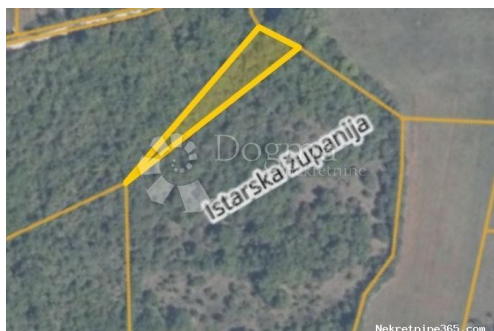

Poljoprivredno zemljište u Valturi, Ližnjan, Land

Seller Info

Name: Dogma Nekretnine
First Name: Dogma
Last Name: Nekretnine
Company Name: Dogma nekretnine d.o.o.
Service Type: Selling and renting
Website: <https://dogma-nekretnine.com>
Country: Croatia
Region: Primorsko-goranska županija
City: Rijeka
ZIP code: 51000
Address: F.LA GUARDIA 6
Phone: +385 51 341 080
Fax: +385 51 341 081
About us: DOGMA nekretnine d.o.o. is an experienced and licensed agency specializing in real estate. We have been present in this business for more than 20 years - from a small agency with only two employees through many years of work and effort, we have grown into a company with over 80 employees. In that period, with our work and attitude towards clients and business, we became the leading agency in the Primorje-Gorski Kotar County and the leading in Croatia. The Agency currently operates at the following locations: headquarters in Rijeka, F. la Guardia.6, branch office within the Tower Center Rijeka, J.P.Kamova 81a (4th floor), branch office in Opatija, Maršala Tita 97, branch office in Labin, Ulica Slobode 3; branch office in Umag, Joakima Rakovca 4, branch office in Pula, Anticova 5 and in Zagreb,