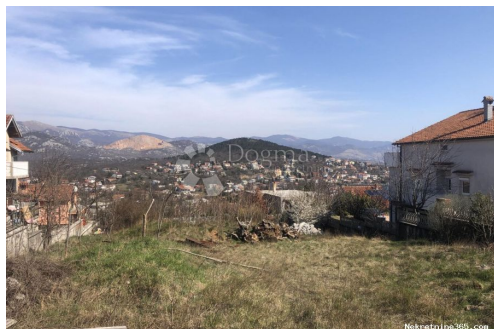

## Građevinsko zemljište 978m2 , Čavle, Čavle, Land

### Common

Title:	Građevinsko zemljište 978m2 , Čavle
Property for:	Sale
Land type:	Building lot
Property area:	978 m <sup>2</sup>
Price:	65,000.00 €
Updated:	Apr 15, 2024

### Location

Country:	Croatia
State/Region/Province:	Primorsko-goranska županija
City:	Čavle
City area:	Čavle
ZIP code:	51219