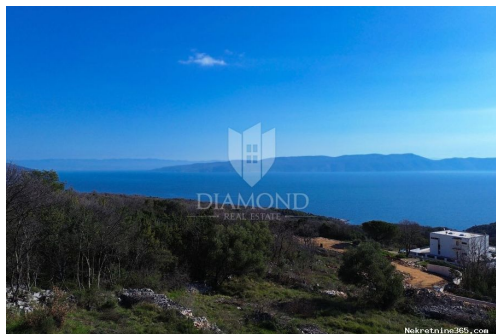

Labin, Rabac, građevinsko zemljište sa pogledom na more, Labin, Land

Seller Info

Name: Agencija Diamond Realestate
First Name: Agencija
Last Name: Diamond Realestate
Company Name: Diamond Real Estate d.o.o.
Service Type: Selling and renting
Website: <https://diamond-realestate.hr/>
Country: Croatia
Region: Istarska županija
City: Poreč
City area: Poreč
ZIP code: 52440
Address: Partizanska 5a, Dom Obrtnika,
1.kat
Mobile: +385 52 210 824
Phone: +385 52 210 824
About us: Diamond Real Estate
Partizanska 5a, Dom Obrtnika,
1.kat,
52440 Poreč

Listing details

Common

Title: Labin, Rabac, građevinsko zemljište sa pogledom na more
Property for: Sale
Land type: Building lot
Property area: 1697 m²
Price: 330,000.00 €
Updated: Apr 16, 2024

Location

Country: Croatia
State/Region/Province: Istarska županija
City: Labin
City area: Labin
ZIP code: 52220