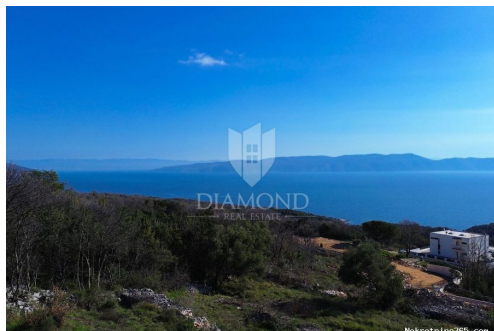

Labin, Rabac, građevinsko zemljište sa pogledom na more, Labin, Land

Seller Info

Name: Agencija Diamond Realestate
First Name: Agencija
Last Name: Diamond Realestate
Company Name: Diamond Real Estate d.o.o.
Service Type: Selling and renting
Website: <https://diamond-realestate.hr/>
Country: Croatia
Region: Istarska županija
City: Poreč
City area: Poreč
ZIP code: 52440
Address: Partizanska 5a, Dom Obrtnika,
1.kat
Mobile: +385 52 210 824
Phone: +385 52 210 824
About us: Diamond Real Estate
Partizanska 5a, Dom Obrtnika,
1.kat,
52440 Poreč

Listing details

Common

Title: Labin, Rabac, građevinsko zemljište sa pogledom na more
Property for: Sale
Land type: Building lot
Property area: 1697 m²
Price: 330,000.00 €
Updated: Apr 16, 2024

Location

Country: Croatia
State/Region/Province: Istarska županija
City: Labin
City area: Labin
ZIP code: 52220