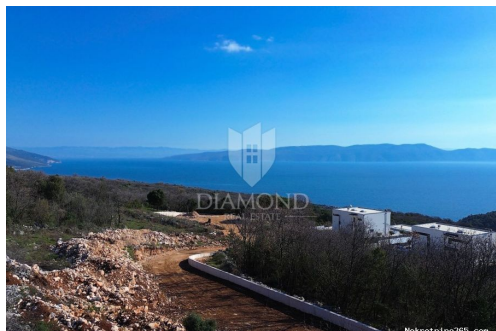

Labin, Rabac, građevinsko zemljište sa pogledom na more, Labin, Land

Seller Info

Name: Agencija Diamond Realestate
First Name: Agencija
Last Name: Diamond Realestate
Company Name: Diamond Real Estate d.o.o.
Service Type: Selling and renting
Website: <https://diamond-realestate.hr/>
Country: Croatia
Region: Istarska županija
City: Poreč
City area: Poreč
ZIP code: 52440
Address: Partizanska 5a, Dom Obrtnika,
1.kat
Mobile: +385 52 210 824
Phone: +385 52 210 824
About us: Diamond Real Estate
Partizanska 5a, Dom Obrtnika,
1.kat,
52440 Poreč

Listing details

Common

Title: Labin, Rabac, građevinsko zemljište sa pogledom na more
Property for: Sale
Land type: Building lot
Property area: 1110 m²
Price: 215,000.00 €
Updated: Apr 16, 2024

Location

Country: Croatia
State/Region/Province: Istarska županija
City: Labin
City area: Labin
ZIP code: 52220