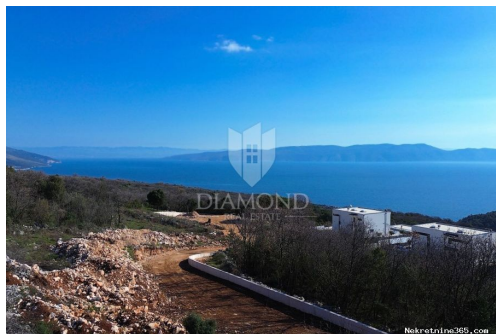

Labin, Rabac, građevinsko zemljište sa pogledom na more, Labin, Land

Seller Info

Name: Agencija Diamond Realestate
First Name: Agencija
Last Name: Diamond Realestate
Company Name: Diamond Real Estate d.o.o.
Service Type: Selling and renting
Website: <https://diamond-realestate.hr/>
Country: Croatia
Region: Istarska županija
City: Poreč
City area: Poreč
ZIP code: 52440
Address: Partizanska 5a, Dom Obrtnika,
1.kat
Mobile: +385 52 210 824
Phone: +385 52 210 824
About us: Diamond Real Estate
Partizanska 5a, Dom Obrtnika,
1.kat,
52440 Poreč

Listing details

Common

Title: Labin, Rabac, građevinsko zemljište sa pogledom na more
Property for: Sale
Land type: Building lot
Property area: 1110 m²
Price: 215,000.00 €
Updated: Apr 16, 2024

Location

Country: Croatia
State/Region/Province: Istarska županija
City: Labin
City area: Labin
ZIP code: 52220