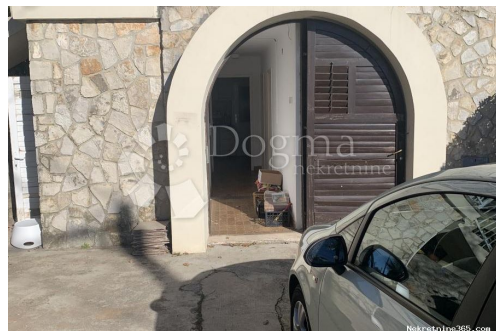

Opatija, Pobri, Opatija - Okolica, Commercial property

Seller Info

Name: Dogma Nekretnine
First Name: Dogma
Last Name: Nekretnine
Company Name: Dogma nekretnine d.o.o.
Service Type: Selling and renting
Website: <https://dogma-nekretnine.com>
Country: Croatia
Region: Primorsko-goranska županija
City: Rijeka
ZIP code: 51000
Address: F.LA GUARDIA 6
Phone: +385 51 341 080
Fax: +385 51 341 081
About us: DOGMA nekretnine d.o.o. is an experienced and licensed agency specializing in real estate. We have been present in this business for more than 20 years - from a small agency with only two employees through many years of work and effort, we have grown into a company with over 80 employees. In that period, with our work and attitude towards clients and business, we became the leading agency in the Primorje-Gorski Kotar County and the leading in Croatia. The Agency currently operates at the following locations: headquarters in Rijeka, F. la Guardia.6, branch office within the Tower Center Rijeka, J.P.Kamova 81a (4th floor), branch office in Opatija, Maršala Tita 97, branch office in Labin, Ulica Slobode 3; branch office in Umag, Joakima Rakovca 4, branch office in Pula, Anticova 5 and in Zagreb,

Ulica grada Vukovara 284
(Almeria building D). Our
teams are at your disposal in all
locations!

Listing details

Common

Title:	Opatija, Pobri
Property for:	Rent
Property area:	40 m ²
Bedrooms:	2
Price:	400.00 €
Updated:	Apr 15, 2024