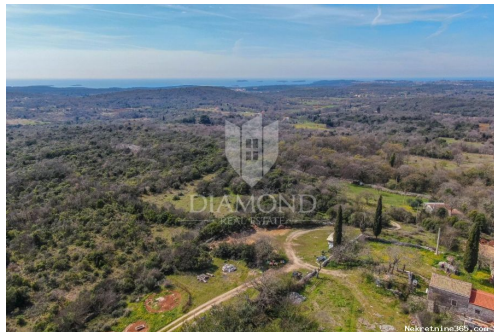

Rovinj, okolica, stancija s pogledom na more, Rovinj, Land

Seller Info

Name: Agencija Diamond Realestate
First Name: Agencija
Last Name: Diamond Realestate
Company Name: Diamond Real Estate d.o.o.
Service Type: Selling and renting
Website: <https://diamond-realestate.hr/>
Country: Croatia
Region: Istarska županija
City: Poreč
City area: Poreč
ZIP code: 52440
Address: Partizanska 5a, Dom Obrtnika,
1.kat
Mobile: +385 52 210 824
Phone: +385 52 210 824
About us: Diamond Real Estate
Partizanska 5a, Dom Obrtnika,
1.kat,
52440 Poreč

Listing details

Common

Title: Rovinj, okolica, stancija s pogledom na more
Property for: Sale
Land type: Building lot
Property area: 13000 m²
Price: 1.00 €
Updated: Apr 16, 2024

Location

Country: Croatia
State/Region/Province: Istarska županija
City: Rovinj
City area: Rovinj
ZIP code: 52210