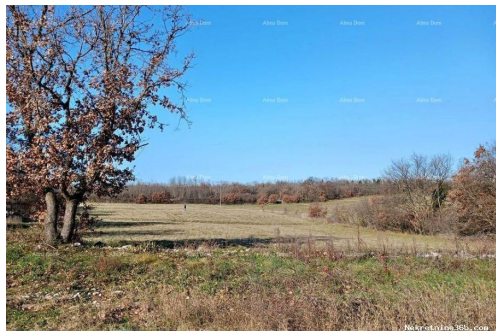

Građevinsko zemljište Prodaje se građevinska parcela 1100 m2, Marčana, Marčana, Land

Seller Info

Name: Almasa Valjevac
E-mail: alma@therealestatecroatia.com
First Name: Almasa
Last Name: Valjevac
Company Name: Alma Dom nekretnine
Service Type: Selling and renting
Website: <http://therealestatecroatia.com/>
Country: Croatia
Region: Istarska županija
City: Pula
ZIP code: 52100
Address: Istarska 8
Mobile: +385 98 323264
Phone: +385 98 420 885, 098 323-264
About us: Alma Dom agencija za posredovanje u prometu nekretnina, utemeljena je 2000. godine sa ciljem kvalitetnog i suvremenog posredovanja u kupoprodaju nekretnina.

Tokom godina prisustva na tržištu, stalni smo predstavnici Hrvatske na inozemnim sajmovima, koji su nam omogućili i realizaciju prodaje nasih nekretnina neovisno o nasim partnerima.

Listing details

Common

Title: Građevinsko zemljište Prodaje se građevinska parcela 1100 m2, Marčana
Property for: Sale
Land type: Building lot
Price: 120,000.00 €
Updated: Apr 26, 2024

Location

Country: Croatia