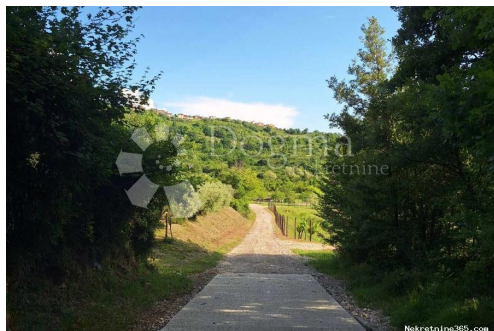

Prekrasno poljoprivredno zemljište u srcu Istre, Buje, Land

Seller Info

Name: Dogma Nekretnine
First Name: Dogma
Last Name: Nekretnine
Company Name: Dogma nekretnine d.o.o.
Service Type: Selling and renting
Website: <https://dogma-nekretnine.com>
Country: Croatia
Region: Primorsko-goranska županija
City: Rijeka
ZIP code: 51000
Address: F.LA GUARDIA 6
Phone: +385 51 341 080
Fax: +385 51 341 081
About us: DOGMA nekretnine d.o.o. is an experienced and licensed agency specializing in real estate. We have been present in this business for more than 20 years - from a small agency with only two employees through many years of work and effort, we have grown into a company with over 80 employees. In that period, with our work and attitude towards clients and business, we became the leading agency in the Primorje-Gorski Kotar County and the leading in Croatia. The Agency currently operates at the following locations: headquarters in Rijeka, F. la Guardia.6, branch office within the Tower Center Rijeka, J.P.Kamova 81a (4th floor), branch office in Opatija, Maršala Tita 97, branch office in Labin, Ulica Slobode 3; branch office in Umag, Joakima Rakovca 4, branch office in Pula, Anticova 5 and in Zagreb,