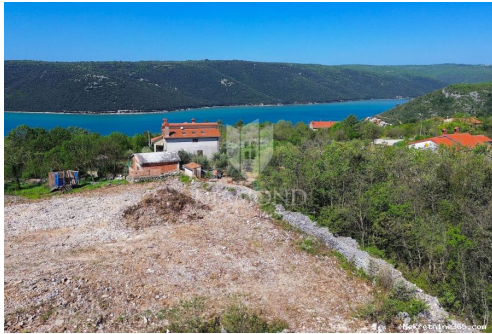

Labin, građevinsko zemljište pogled more, Labin, Land

Seller Info

Name: Agencija Diamond Realestate
First Name: Agencija
Last Name: Diamond Realestate
Company Name: Diamond Real Estate d.o.o.
Service Type: Selling and renting
Website: <https://diamond-realestate.hr/>
Country: Croatia
Region: Istarska županija
City: Poreč
City area: Poreč
ZIP code: 52440
Address: Partizanska 5a, Dom Obrtnika,
1.kat
Mobile: +385 52 210 824
Phone: +385 52 210 824
About us: Diamond Real Estate
Partizanska 5a, Dom Obrtnika,
1.kat,
52440 Poreč

Listing details

Common

Title: Labin, građevinsko zemljište pogled more
Property for: Sale
Land type: Building lot
Property area: 803 m²
Price: 96,360.00 €
Updated: Jun 05, 2024

Location

Country: Croatia
State/Region/Province: Istarska županija
City: Labin
City area: Labin
ZIP code: 52220