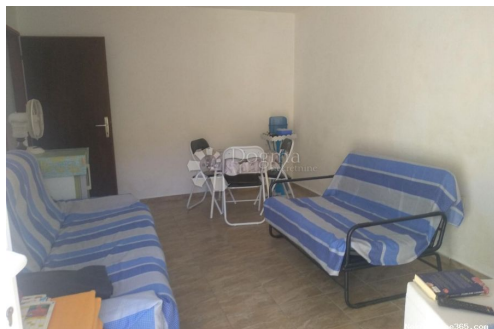

udoban i ugodan odmor na Susku, Mali Lošinj, House

Seller Info

Name: Dogma Nekretnine
First Name: Dogma
Last Name: Nekretnine
Company Name: Dogma nekretnine d.o.o.
Service Type: Selling and renting
Website: <https://dogma-nekretnine.com>
Country: Croatia
Region: Primorsko-goranska županija
City: Rijeka
ZIP code: 51000
Address: F.LA GUARDIA 6
Phone: +385 51 341 080
Fax: +385 51 341 081
About us: DOGMA nekretnine d.o.o. is an experienced and licensed agency specializing in real estate. We have been present in this business for more than 20 years - from a small agency with only two employees through many years of work and effort, we have grown into a company with over 80 employees. In that period, with our work and attitude towards clients and business, we became the leading agency in the Primorje-Gorski Kotar County and the leading in Croatia. The Agency currently operates at the following locations: headquarters in Rijeka, F. la Guardia.6, branch office within the Tower Center Rijeka, J.P.Kamova 81a (4th floor), branch office in Opatija, Maršala Tita 97, branch office in Labin, Ulica Slobode 3; branch office in Umag, Joakima Rakovca 4, branch office in Pula, Anticova 5 and in Zagreb,