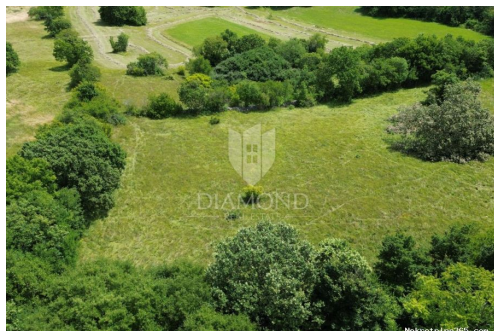

Labin, građevinsko zemljište u blizini centra, Labin, Land

Seller Info

Name: Agencija Diamond Realestate
First Name: Agencija
Last Name: Diamond Realestate
Company Name: Diamond Real Estate d.o.o.
Service Type: Selling and renting
Website: <https://diamond-realestate.hr/>
Country: Croatia
Region: Istarska županija
City: Poreč
City area: Poreč
ZIP code: 52440
Address: Partizanska 5a, Dom Obrtnika,
1.kat
Mobile: +385 52 210 824
Phone: +385 52 210 824
About us: Diamond Real Estate
Partizanska 5a, Dom Obrtnika,
1.kat,
52440 Poreč

Listing details

Common

Title: Labin, građevinsko zemljište u blizini centra
Property for: Sale
Land type: Building lot
Property area: 1018 m²
Price: 127,000.00 €
Updated: Jun 20, 2024

Location

Country: Croatia
State/Region/Province: Istarska županija
City: Labin
City area: Labin
ZIP code: 52220