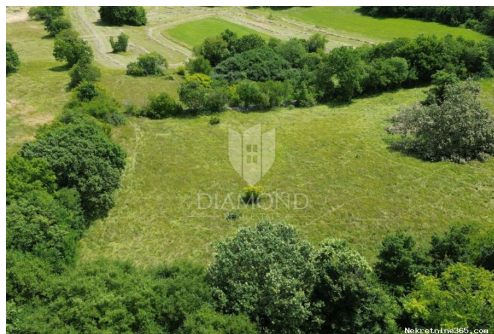

## Labin, građevinsko zemljište u blizini centra, Labin, Land

#### Description

Description: A building plot of 1018 m<sup>2</sup> is for sale near the center of Labin. The land has a flat surface and a regular shape, which makes it ideal for building a residential or commercial building. All necessary infrastructure is located in the immediate