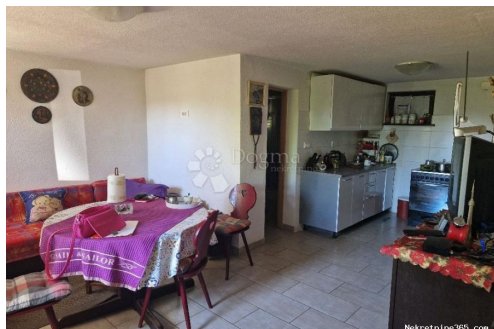

Najbolja kuća u Lici, Gospić - Okolica, House

Seller Info

Name: Dogma Nekretnine
First Name: Dogma
Last Name: Nekretnine
Company Name: Dogma nekretnine d.o.o.
Service Type: Selling and renting
Website: <https://dogma-nekretnine.com>
Country: Croatia
Region: Primorsko-goranska županija
City: Rijeka
ZIP code: 51000
Address: F.LA GUARDIA 6
Phone: +385 51 341 080
Fax: +385 51 341 081
About us: DOGMA nekretnine d.o.o. is an experienced and licensed agency specializing in real estate. We have been present in this business for more than 20 years - from a small agency with only two employees through many years of work and effort, we have grown into a company with over 80 employees. In that period, with our work and attitude towards clients and business, we became the leading agency in the Primorje-Gorski Kotar County and the leading in Croatia. The Agency currently operates at the following locations: headquarters in Rijeka, F. la Guardia.6, branch office within the Tower Center Rijeka, J.P.Kamova 81a (4th floor), branch office in Opatija, Maršala Tita 97, branch office in Labin, Ulica Slobode 3; branch office in Umag, Joakima Rakovca 4, branch office in Pula, Anticova 5 and in Zagreb,