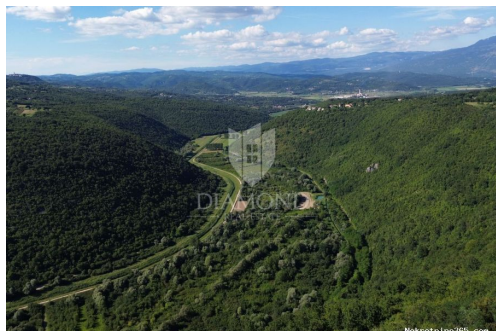

Labin, okolica, građevinsko zemljište sa panoramskim pogledom, Labin, Land

Seller Info

Name: Agencija Diamond Realestate
First Name: Agencija
Last Name: Diamond Realestate
Company Name: Diamond Real Estate d.o.o.
Service Type: Selling and renting
Website: <https://diamond-realestate.hr/>
Country: Croatia
Region: Istarska županija
City: Poreč
City area: Poreč
ZIP code: 52440
Address: Partizanska 5a, Dom Obrtnika,
1.kat
Mobile: +385 52 210 824
Phone: +385 52 210 824
About us: Diamond Real Estate
Partizanska 5a, Dom Obrtnika,
1.kat,
52440 Poreč

Listing details

Common

Title: Labin, okolica, građevinsko zemljište sa panoramskim pogledom
Property for: Sale
Land type: Building lot
Property area: 826 m²
Price: 72,000.00 €
Updated: Jul 09, 2024

Location

Country: Croatia
State/Region/Province: Istarska županija
City: Labin
City area: Labin
ZIP code: 52220