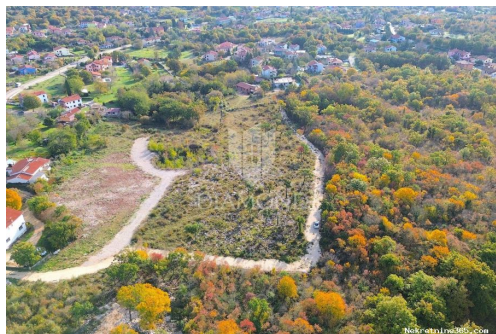

## Labin, odlično građevinsko zemljište nadomak grada, Labin, Land

#### Description

Description: Labin, we are selling a building plot in a great location on the edge of town. We are selling a building plot of 1448 square meters. The land is located on the edge of the city and is surrounded by natural greenery. The location is very suitable for

building a vacation home as well as a family home, given the proximity of all necessary facilities for permanent living. The land has an arranged access road, a regular shape and a flat surface. ID CODE: 2003-746