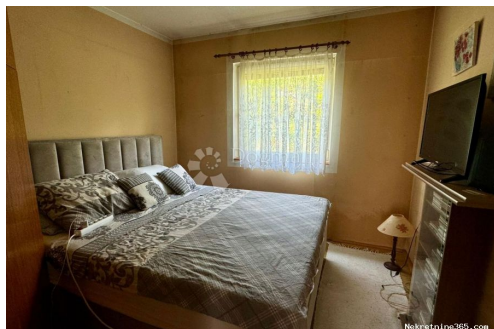

Kuća na brežuljku, Karlovac - okolica, Barilovići, House

Seller Info

Name: Dogma Nekretnine
First Name: Dogma
Last Name: Nekretnine
Company Name: Dogma nekretnine d.o.o.
Service Type: Selling and renting
Website: <https://dogma-nekretnine.com>
Country: Croatia
Region: Primorsko-goranska županija
City: Rijeka
ZIP code: 51000
Address: F.LA GUARDIA 6
Phone: +385 51 341 080
Fax: +385 51 341 081
About us: DOGMA nekretnine d.o.o. is an experienced and licensed agency specializing in real estate. We have been present in this business for more than 20 years - from a small agency with only two employees through many years of work and effort, we have grown into a company with over 80 employees. In that period, with our work and attitude towards clients and business, we became the leading agency in the Primorje-Gorski Kotar County and the leading in Croatia. The Agency currently operates at the following locations: headquarters in Rijeka, F. la Guardia.6, branch office within the Tower Center Rijeka, J.P.Kamova 81a (4th floor), branch office in Opatija, Maršala Tita 97, branch office in Labin, Ulica Slobode 3; branch office in Umag, Joakima Rakovca 4, branch office in Pula, Anticova 5 and in Zagreb,