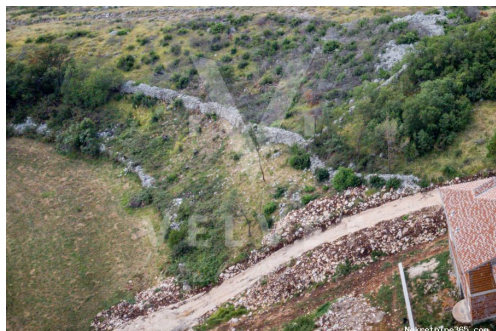

Građevinsko zemljište, Plomin, Kršan, Land

Seller Info

Name: Velvet Realestate
E-mail: info@velvet-realestate.hr
First Name: Velvet
Last Name: Realestate
Company Name: Velvet Realestate
Service Type: Selling and renting
Additional Email: info@velvet-realestate.hr
Website: <https://www.velvet-realestate.hr>
Country: Croatia
Region: Istarska županija
City: Labin
City area: Labin
ZIP code: 52220
Address: Rudarska 1
Mobile: +385 95 584 4479
About us: Velvet nekretnine agencija djeluje napodručju Istarske županije, gdje u svojoj ponudi objedinjuje kvalitetne, provjerene i vrhunske nekretnine. Tim agencije uključuje kako iskusne, tako i agente pripravnike čiji je cilj učiniti vašu kupnju/prodaju ugodnim iskustvom.

Listing details

Common

Title: Građevinsko zemljište, Plomin
Property for: Sale
Land type: Building lot
Property area: 547 m²
Price: 55,000.00 €
Updated: Jul 23, 2024

Location

Country: Croatia
State/Region/Province: Istarska županija
City: Kršan