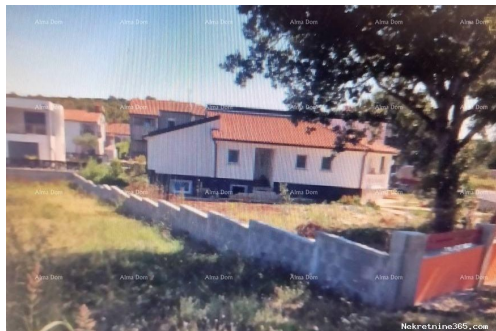

Građevinsko zemljište Prodaje se građevinsko zemljište, Poreč, 1000m2, Poreč, Land

Seller Info

Name: Almasa Valjevac
E-mail: alma@therealestatecroatia.com
First Name: Almasa
Last Name: Valjevac
Company Name: Alma Dom nekretnine
Service Type: Selling and renting
Website: <http://therealestatecroatia.com/>
Country: Croatia
Region: Istarska županija
City: Pula
ZIP code: 52100
Address: Istarska 8
Mobile: +385 98 323264
Phone: +385 98 420 885, 098 323-264
About us: Alma Dom agencija za posredovanje u prometu nekretnina, utemeljena je 2000. godine sa ciljem kvalitetnog i suvremenog posredovanja u kupoprodaju nekretnina.

Tokom godina prisustva na tržištu, stalni smo predstavnici Hrvatske na inozemnim sajmovima, koji su nam omogućili i realizaciju prodaje nasih nekretnina neovisno o nasim partnerima.

Listing details

Common

Title: Građevinsko zemljište Prodaje se građevinsko zemljište, Poreč, 1000m2
Property for: Sale
Land type: Building lot
Price: 290,000.00 €
Updated: Jul 26, 2024

Location

Country: Croatia