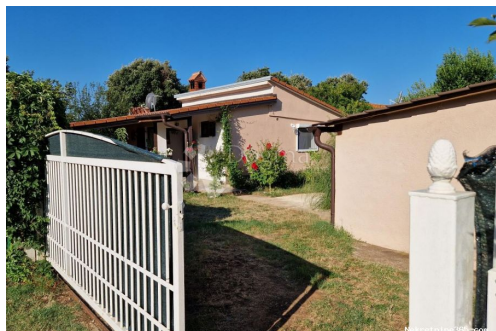

kuća s lijepim dvorištem u Šišanu, Ližnjan, House

Seller Info

Name: Dogma Nekretnine
First Name: Dogma
Last Name: Nekretnine
Company Name: Dogma nekretnine d.o.o.
Service Type: Selling and renting
Website: <https://dogma-nekretnine.com>
Country: Croatia
Region: Primorsko-goranska županija
City: Rijeka
ZIP code: 51000
Address: F.LA GUARDIA 6
Phone: +385 51 341 080
Fax: +385 51 341 081
About us: DOGMA nekretnine d.o.o. is an experienced and licensed agency specializing in real estate. We have been present in this business for more than 20 years - from a small agency with only two employees through many years of work and effort, we have grown into a company with over 80 employees. In that period, with our work and attitude towards clients and business, we became the leading agency in the Primorje-Gorski Kotar County and the leading in Croatia. The Agency currently operates at the following locations: headquarters in Rijeka, F. la Guardia.6, branch office within the Tower Center Rijeka, J.P.Kamova 81a (4th floor), branch office in Opatija, Maršala Tita 97, branch office in Labin, Ulica Slobode 3; branch office in Umag, Joakima Rakovca 4, branch office in Pula, Anticova 5 and in Zagreb,