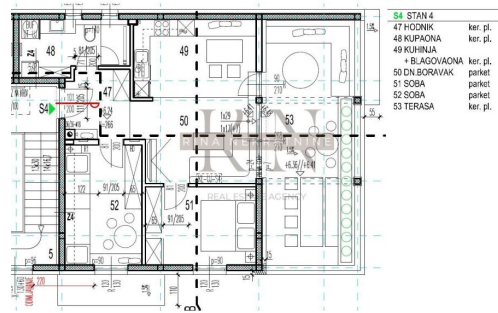

listing

TAN "54" - 68,82 m2 (28,00 m2 terase)

Seller Info

Name:

Listing details