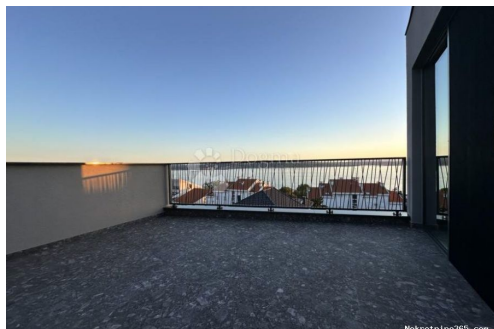

PENTHOUSE Crikvenica 3 red od mora, Crikvenica, Flat

Seller Info

Name: Dogma Nekretnine
First Name: Dogma
Last Name: Nekretnine
Company Name: Dogma nekretnine d.o.o.
Service Type: Selling and renting
Website: <https://dogma-nekretnine.com>
Country: Croatia
Region: Primorsko-goranska županija
City: Rijeka
ZIP code: 51000
Address: F.LA GUARDIA 6
Phone: +385 51 341 080
Fax: +385 51 341 081
About us: DOGMA nekretnine d.o.o. is an experienced and licensed agency specializing in real estate. We have been present in this business for more than 20 years - from a small agency with only two employees through many years of work and effort, we have grown into a company with over 80 employees. In that period, with our work and attitude towards clients and business, we became the leading agency in the Primorje-Gorski Kotar County and the leading in Croatia. The Agency currently operates at the following locations: headquarters in Rijeka, F. la Guardia.6, branch office within the Tower Center Rijeka, J.P.Kamova 81a (4th floor), branch office in Opatija, Maršala Tita 97, branch office in Labin, Ulica Slobode 3; branch office in Umag, Joakima Rakovca 4, branch office in Pula, Anticova 5 and in Zagreb,