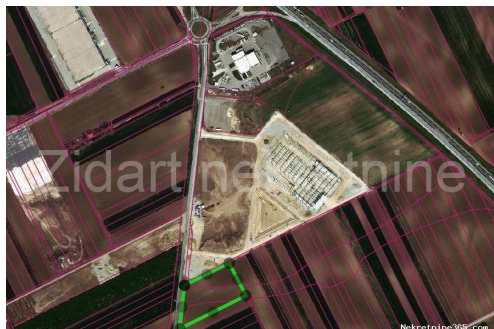

## Novi Banovci, Kružni tok, plac 122 ara, Stara Pazova, Land

### Location

Country: Serbia  
State/Region/Province: Vojvodina  
City: Stara Pazova  
City area: Novi Banovci  
Address: Đervin

### Description

Description: Agricultural land in the construction zone. Three plots, total area of 122 ares with access to an asphalt road 100 meters wide. The plot is located near Volvo in front of the roundabout at the entrance to Nove Banovce from the direction of Batajnica with an excellent connection to the highway. agency commission 2%