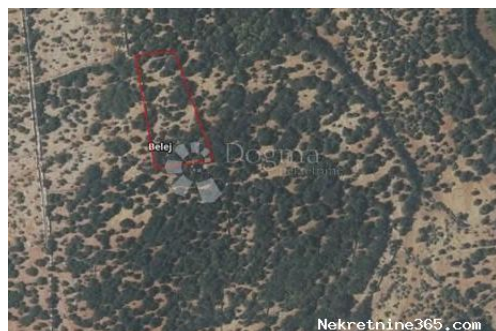

Malo Poljoprivredno zemljište Belej - CRES, Mali Lošinj, Land

Seller Info

Name: Dogma Nekretnine
First Name: Dogma
Last Name: Nekretnine
Company Name: Dogma nekretnine d.o.o.
Service Type: Selling and renting
Website: <https://dogma-nekretnine.com>
Country: Croatia
Region: Primorsko-goranska županija
City: Rijeka
ZIP code: 51000
Address: F.LA GUARDIA 6
Phone: +385 51 341 080
Fax: +385 51 341 081
About us: DOGMA nekretnine d.o.o. is an experienced and licensed agency specializing in real estate. We have been present in this business for more than 20 years - from a small agency with only two employees through many years of work and effort, we have grown into a company with over 80 employees. In that period, with our work and attitude towards clients and business, we became the leading agency in the Primorje-Gorski Kotar County and the leading in Croatia. The Agency currently operates at the following locations: headquarters in Rijeka, F. la Guardia.6, branch office within the Tower Center Rijeka, J.P.Kamova 81a (4th floor), branch office in Opatija, Maršala Tita 97, branch office in Labin, Ulica Slobode 3; branch office in Umag, Joakima Rakovca 4, branch office in Pula, Anticova 5 and in Zagreb,

Ulica grada Vukovara 284
(Almeria building D). Our
teams are at your disposal in all
locations!

Listing details

Common

Title:	Malo Poljoprivredno zemljište Belej - CRES
Property for:	Sale
Land type:	Agricultural land
Property area:	3805 m ²
Price:	11,415.00 €
Updated:	Aug 23, 2024

Location

Country:	Croatia
State/Region/Province:	Primorsko-goranska županija
City:	Mali Lošinj
City area:	Belej
ZIP code:	51550

Permits

Location permit:	yes
Ownership certificate:	yes

Description

Description:	ID CODE: MLS1343
--------------	------------------