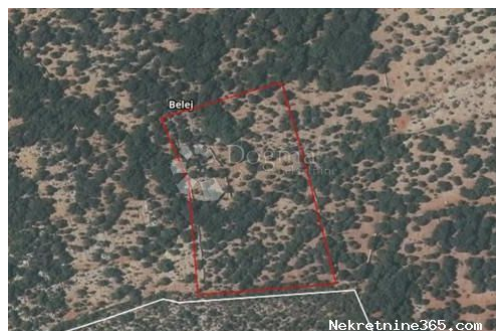

Poljoprivredno zemljište Belej, Mali Lošinj, Land

Seller Info

Name: Dogma Nekretnine
First Name: Dogma
Last Name: Nekretnine
Company Name: Dogma nekretnine d.o.o.
Service Type: Selling and renting
Website: <https://dogma-nekretnine.com>
Country: Croatia
Region: Primorsko-goranska županija
City: Rijeka
ZIP code: 51000
Address: F.LA GUARDIA 6
Phone: +385 51 341 080
Fax: +385 51 341 081
About us: DOGMA nekretnine d.o.o. is an experienced and licensed agency specializing in real estate. We have been present in this business for more than 20 years - from a small agency with only two employees through many years of work and effort, we have grown into a company with over 80 employees. In that period, with our work and attitude towards clients and business, we became the leading agency in the Primorje-Gorski Kotar County and the leading in Croatia. The Agency currently operates at the following locations: headquarters in Rijeka, F. la Guardia.6, branch office within the Tower Center Rijeka, J.P.Kamova 81a (4th floor), branch office in Opatija, Maršala Tita 97, branch office in Labin, Ulica Slobode 3; branch office in Umag, Joakima Rakovca 4, branch office in Pula, Anticova 5 and in Zagreb,