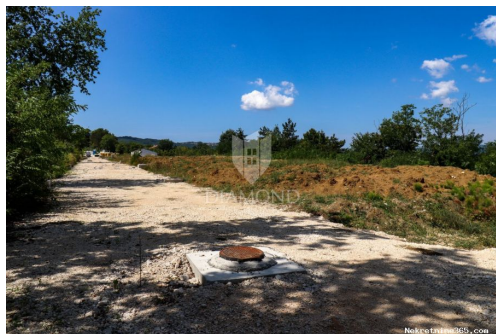

Zemljište sa pogledom na Motovun!, Motovun, Land

Seller Info

Name: Agencija Diamond Realestate
First Name: Agencija
Last Name: Diamond Realestate
Company Name: Diamond Real Estate d.o.o.
Service Type: Selling and renting
Website: <https://diamond-realestate.hr/>
Country: Croatia
Region: Istarska županija
City: Poreč
City area: Poreč
ZIP code: 52440
Address: Partizanska 5a, Dom Obrtnika,
1.kat
Mobile: +385 52 210 824
Phone: +385 52 210 824
About us: Diamond Real Estate
Partizanska 5a, Dom Obrtnika,
1.kat,
52440 Poreč

Listing details

Common

Title: Zemljište sa pogledom na Motovun!
Property for: Sale
Land type: Building lot
Property area: 1476 m²
Price: 170,000.00 €
Updated: Aug 23, 2024

Location

Country: Croatia
State/Region/Province: Istarska županija
City: Motovun
City area: Brkač
ZIP code: 52424