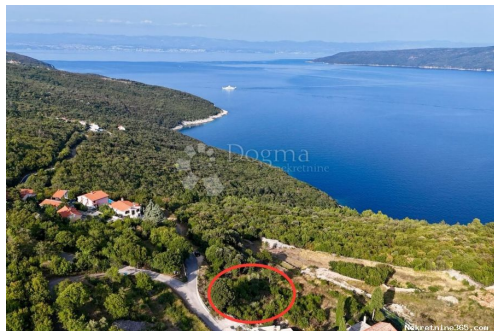

ZEMLJIŠTEM SA GRAĐEVINSKOM DOZVOLOM I PLAĆENIM KOMUNALIJAMA, TOP POGLED MORE!, Labin, Land

Seller Info

Name: Dogma Nekretnine
First Name: Dogma
Last Name: Nekretnine
Company Name: Dogma nekretnine d.o.o.
Service Type: Selling and renting
Website: <https://dogma-nekretnine.com>
Country: Croatia
Region: Primorsko-goranska županija
City: Rijeka
ZIP code: 51000
Address: F.LA GUARDIA 6
Phone: +385 51 341 080
Fax: +385 51 341 081
About us: DOGMA nekretnine d.o.o. is an experienced and licensed agency specializing in real estate. We have been present in this business for more than 20 years - from a small agency with only two employees through many years of work and effort, we have grown into a company with over 80 employees. In that period, with our work and attitude towards clients and business, we became the leading agency in the Primorje-Gorski Kotar County and the leading in Croatia. The Agency currently operates at the following locations: headquarters in Rijeka, F. la Guardia.6, branch office within the Tower Center Rijeka, J.P.Kamova 81a (4th floor), branch office in Opatija, Maršala Tita 97, branch office in Labin, Ulica Slobode 3; branch office in Umag, Joakima Rakovca 4, branch office in