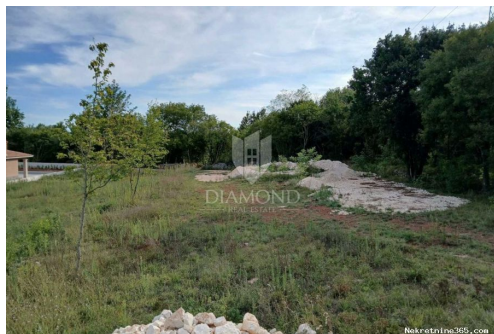

Labin okolica, građevinsko zemljište sa dozvolom, Labin, Land

Seller Info

Name: Agencija Diamond Realestate
First Name: Agencija
Last Name: Diamond Realestate
Company Name: Diamond Real Estate d.o.o.
Service Type: Selling and renting
Website: <https://diamond-realestate.hr/>
Country: Croatia
Region: Istarska županija
City: Poreč
City area: Poreč
ZIP code: 52440
Address: Partizanska 5a, Dom Obrtnika,
1.kat
Mobile: +385 52 210 824
Phone: +385 52 210 824
About us: Diamond Real Estate
Partizanska 5a, Dom Obrtnika,
1.kat,
52440 Poreč

Listing details

Common

Title: Labin okolica, građevinsko zemljište sa dozvolom
Property for: Sale
Land type: Building lot
Property area: 905 m²
Price: 135,000.00 €
Updated: Sep 13, 2024

Location

Country: Croatia
State/Region/Province: Istarska županija
City: Labin
City area: Labin
ZIP code: 52220