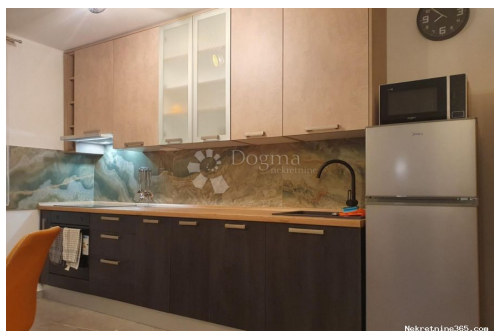

Novouređen stan na super lokaciji za studente, Rijeka, Flat

Seller Info

Name: Dogma Nekretnine
First Name: Dogma
Last Name: Nekretnine
Company Name: Dogma nekretnine d.o.o.
Service Type: Selling and renting
Website: <https://dogma-nekretnine.com>
Country: Croatia
Region: Primorsko-goranska županija
City: Rijeka
ZIP code: 51000
Address: F.LA GUARDIA 6
Phone: +385 51 341 080
Fax: +385 51 341 081
About us: DOGMA nekretnine d.o.o. is an experienced and licensed agency specializing in real estate. We have been present in this business for more than 20 years - from a small agency with only two employees through many years of work and effort, we have grown into a company with over 80 employees. In that period, with our work and attitude towards clients and business, we became the leading agency in the Primorje-Gorski Kotar County and the leading in Croatia. The Agency currently operates at the following locations: headquarters in Rijeka, F. la Guardia.6, branch office within the Tower Center Rijeka, J.P.Kamova 81a (4th floor), branch office in Opatija, Maršala Tita 97, branch office in Labin, Ulica Slobode 3; branch office in Umag, Joakima Rakovca 4, branch office in Pula, Anticova 5 and in Zagreb,