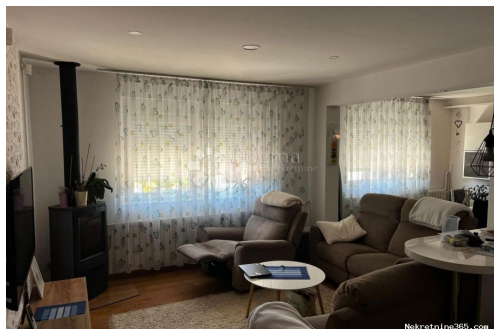

Izvanredna prilika za investitore, Gornji Kneginec, House

Seller Info

Name: Dogma Nekretnine
First Name: Dogma
Last Name: Nekretnine
Company Name: Dogma nekretnine d.o.o.
Service Type: Selling and renting
Website: <https://dogma-nekretnine.com>
Country: Croatia
Region: Primorsko-goranska županija
City: Rijeka
ZIP code: 51000
Address: F.LA GUARDIA 6
Phone: +385 51 341 080
Fax: +385 51 341 081
About us: DOGMA nekretnine d.o.o. is an experienced and licensed agency specializing in real estate. We have been present in this business for more than 20 years - from a small agency with only two employees through many years of work and effort, we have grown into a company with over 80 employees. In that period, with our work and attitude towards clients and business, we became the leading agency in the Primorje-Gorski Kotar County and the leading in Croatia. The Agency currently operates at the following locations: headquarters in Rijeka, F. la Guardia.6, branch office within the Tower Center Rijeka, J.P.Kamova 81a (4th floor), branch office in Opatija, Maršala Tita 97, branch office in Labin, Ulica Slobode 3; branch office in Umag, Joakima Rakovca 4, branch office in Pula, Anticova 5 and in Zagreb,