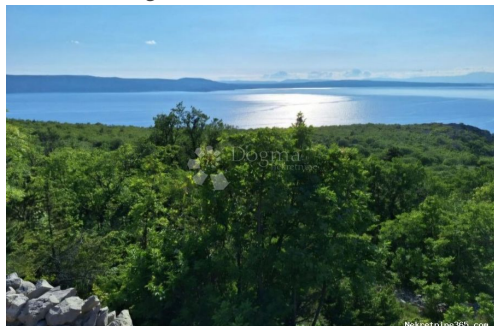

Građevinsko zemljište s panoramskim pogledom na more – savršeno za investiciju!, Novi Vinodolski, Land

Seller Info

Name: Dogma Nekretnine
First Name: Dogma
Last Name: Nekretnine
Company Name: Dogma nekretnine d.o.o.
Service Type: Selling and renting
Website: <https://dogma-nekretnine.com>
Country: Croatia
Region: Primorsko-goranska županija
City: Rijeka
ZIP code: 51000
Address: F.LA GUARDIA 6
Phone: +385 51 341 080
Fax: +385 51 341 081
About us: DOGMA nekretnine d.o.o. is an experienced and licensed agency specializing in real estate. We have been present in this business for more than 20 years - from a small agency with only two employees through many years of work and effort, we have grown into a company with over 80 employees. In that period, with our work and attitude towards clients and business, we became the leading agency in the Primorje-Gorski Kotar County and the leading in Croatia. The Agency currently operates at the following locations: headquarters in Rijeka, F. la Guardia.6, branch office within the Tower Center Rijeka, J.P.Kamova 81a (4th floor), branch office in Opatija, Maršala Tita 97, branch office in Labin, Ulica Slobode 3; branch office in Umag, Joakima Rakovca 4, branch office in