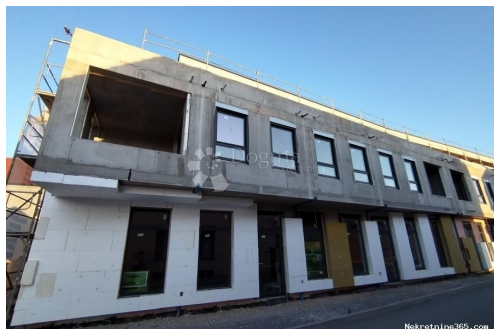

Novogradnja u Križevcima - stan S 104, Križevci, Flat

Seller Info

Name: Dogma Nekretnine
First Name: Dogma
Last Name: Nekretnine
Company Name: Dogma nekretnine d.o.o.
Service Type: Selling and renting
Website: <https://dogma-nekretnine.com>
Country: Croatia
Region: Primorsko-goranska županija
City: Rijeka
ZIP code: 51000
Address: F.LA GUARDIA 6
Phone: +385 51 341 080
Fax: +385 51 341 081
About us: DOGMA nekretnine d.o.o. is an experienced and licensed agency specializing in real estate. We have been present in this business for more than 20 years - from a small agency with only two employees through many years of work and effort, we have grown into a company with over 80 employees. In that period, with our work and attitude towards clients and business, we became the leading agency in the Primorje-Gorski Kotar County and the leading in Croatia. The Agency currently operates at the following locations: headquarters in Rijeka, F. la Guardia.6, branch office within the Tower Center Rijeka, J.P.Kamova 81a (4th floor), branch office in Opatija, Maršala Tita 97, branch office in Labin, Ulica Slobode 3; branch office in Umag, Joakima Rakovca 4, branch office in Pula, Anticova 5 and in Zagreb,