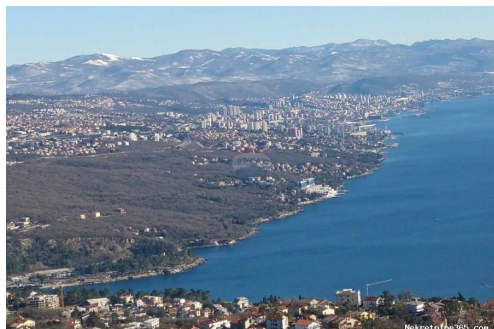

Matulj, Bregi - teren s pogledom, Matulji, Land

Seller Info

Name: ReMax Centar nekretnina
First Name: ReMax
Last Name: Centar nekretnina
Company Name: ReMax Centar Nekretnina
Service Type: Selling and renting
Website: <https://www.remax-centarnekretnina.com>

Country: Croatia
Region: Primorsko-goranska županija
City: Rijeka
ZIP code: 51000

Address: Krešimirova 12a

Phone: 0038551635350

About us: RE / MAX Real Estate Center is the largest RE / MAX franchisor in Croatia with 8 offices in the following cities: Zagreb, Rijeka, Pula, Poreč, Umag, Rovinj, Opatija and Crikvenica. For more than 12 years, Re / max Real Estate Center has been operating as a local expert in areas where it operates with over 90 sales representatives.

The company is focused on providing the highest quality and most personalized real estate buying and selling services to its clients. A reliable advisor for the Croatian real estate market, Re / max Real Estate Center is determined to maintain strict standards of excellence through continuous indicators of success in real estate sales and by supporting the value of the Re / max brand.

Reg No.: 656/2009