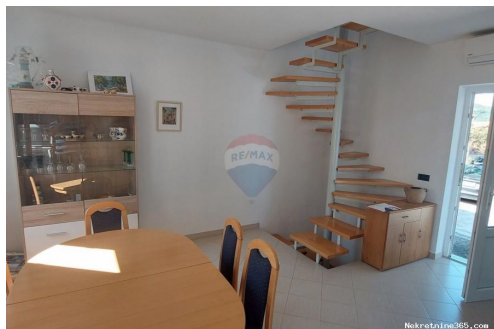

BRSEČ - Kuća (dvojna) - centar, Mošćenička Draga, House

Seller Info

Name: ReMax Centar nekretnina
First Name: ReMax
Last Name: Centar nekretnina
Company Name: ReMax Centar Nekretnina
Service Type: Selling and renting
Website: <https://www.remax-centarnekretnina.com>

Country: Croatia
Region: Primorsko-goranska županija
City: Rijeka
ZIP code: 51000
Address: Krešimirova 12a
Phone: 0038551635350
About us: RE / MAX Real Estate Center

is the largest RE / MAX franchisor in Croatia with 8 offices in the following cities: Zagreb, Rijeka, Pula, Poreč, Umag, Rovinj, Opatija and Crikvenica. For more than 12 years, Re / max Real Estate Center has been operating as a local expert in areas where it operates with over 90 sales representatives.

The company is focused on providing the highest quality and most personalized real estate buying and selling services to its clients. A reliable advisor for the Croatian real estate market, Re / max Real Estate Center is determined to maintain strict standards of excellence through continuous indicators of success in real estate sales and by supporting the value of the Re / max brand.

Reg No.: 656/2009