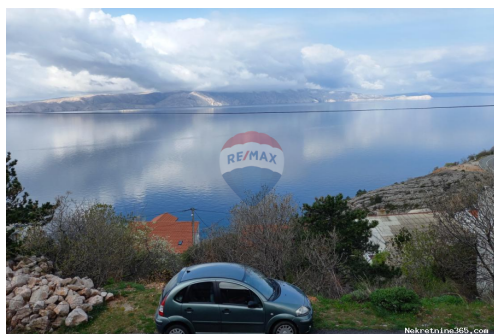

Senj, Krivi put, Građevinsko zemljište 500m2 s građevinskom dozvolom, Senj, Land

Seller Info

Name: ReMax Centar nekretnina
First Name: ReMax
Last Name: Centar nekretnina
Company Name: ReMax Centar Nekretnina
Service Type: Selling and renting
Website: <https://www.remax-centarnekretnina.com>

Country: Croatia
Region: Primorsko-goranska županija
City: Rijeka
ZIP code: 51000
Address: Krešimirova 12a
Phone: 0038551635350
About us: RE / MAX Real Estate Center

is the largest RE / MAX franchisor in Croatia with 8 offices in the following cities: Zagreb, Rijeka, Pula, Poreč, Umag, Rovinj, Opatija and Crikvenica. For more than 12 years, Re / max Real Estate Center has been operating as a local expert in areas where it operates with over 90 sales representatives.

The company is focused on providing the highest quality and most personalized real estate buying and selling services to its clients. A reliable advisor for the Croatian real estate market, Re / max Real Estate Center is determined to maintain strict standards of excellence through continuous indicators of success in real estate sales and by supporting the value of the Re / max brand.

Reg No.: 656/2009