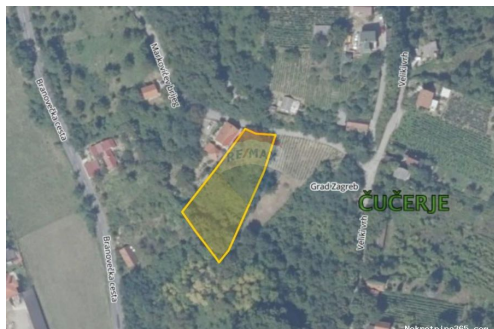

Zagreb, Čučerje, Markoviće v brijeg, parcela, Gornja Dubrava, Land

Seller Info

Name: ReMax Centar nekretnina
First Name: ReMax
Last Name: Centar nekretnina
Company Name: ReMax Centar Nekretnina
Service Type: Selling and renting
Website: <https://www.remax-centarnekretnina.com>

Country: Croatia
Region: Primorsko-goranska županija
City: Rijeka
ZIP code: 51000
Address: Krešimirova 12a
Phone: 0038551635350
About us: RE / MAX Real Estate Center

is the largest RE / MAX franchisor in Croatia with 8 offices in the following cities: Zagreb, Rijeka, Pula, Poreč, Umag, Rovinj, Opatija and Crikvenica. For more than 12 years, Re / max Real Estate Center has been operating as a local expert in areas where it operates with over 90 sales representatives.

The company is focused on providing the highest quality and most personalized real estate buying and selling services to its clients. A reliable advisor for the Croatian real estate market, Re / max Real Estate Center is determined to maintain strict standards of excellence through continuous indicators of success in real estate sales and by supporting the value of the Re / max brand.

Reg No.: 656/2009