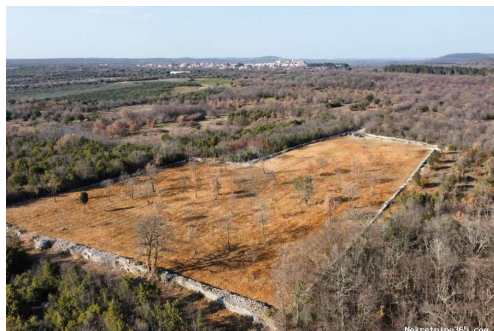

BALE - Poljoprivredno zemljište sa suhozidom 11470 m2, Bale, Land

Seller Info

Name: ReMax Centar nekretnina

First Name: ReMax

Last Name: Centar nekretnina

Company Name: ReMax Centar Nekretnina

Name:

Service Type: Selling and renting

Website: <https://www.remax-centarnekrtnina.com>

Country: Croatia

Region: Primorsko-goranska županija

City: Rijeka

ZIP code: 51000

Address: Krešimirova 12a

Phone: 0038551635350

About us: RE / MAX Real Estate Center is the largest RE / MAX franchisor in Croatia with 8 offices in the following cities: Zagreb, Rijeka, Pula, Poreč, Umag, Rovinj, Opatija and Crikvenica. For more than 12 years, Re / max Real Estate Center has been operating as a local expert in areas where it operates with over 90 sales representatives.

The company is focused on providing the highest quality and most personalized real estate buying and selling services to its clients. A reliable advisor for the Croatian real estate market, Re / max Real Estate Center is determined to maintain strict standards of excellence through continuous indicators of success in real estate sales and by supporting the value of the Re / max brand.

Reg No.: 656/2009