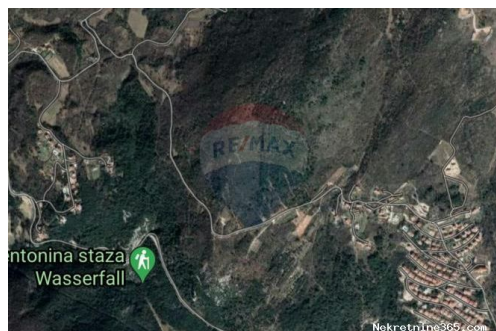

## Labin, Ripenda, građevinsko zemljište, Labin, Land

Country:	Croatia
State/Region/Province:	Istarska županija
City:	Labin
City area:	Ripenda Kras
ZIP code:	52220

**Description**

Description:	ID CODE: 300571007-111
--------------	------------------------

**Additional contact info**