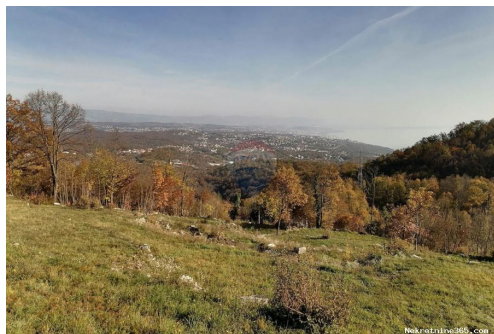

Opatija, Matulji, Kućeli građevni teren s pogledom na more, Matulji, Land

Seller Info

Name: ReMax Centar nekretnina
First Name: ReMax
Last Name: Centar nekretnina
Company Name: ReMax Centar Nekretnina
Service Type: Selling and renting
Website: <https://www.remax-centarnekretnina.com>

Country: Croatia
Region: Primorsko-goranska županija
City: Rijeka
ZIP code: 51000

Address: Krešimirova 12a

Phone: 0038551635350

About us: RE / MAX Real Estate Center is the largest RE / MAX franchisor in Croatia with 8 offices in the following cities: Zagreb, Rijeka, Pula, Poreč, Umag, Rovinj, Opatija and Crikvenica. For more than 12 years, Re / max Real Estate Center has been operating as a local expert in areas where it operates with over 90 sales representatives.

The company is focused on providing the highest quality and most personalized real estate buying and selling services to its clients. A reliable advisor for the Croatian real estate market, Re / max Real Estate Center is determined to maintain strict standards of excellence through continuous indicators of success in real estate sales and by supporting the value of the Re / max brand.

Reg No.: 656/2009