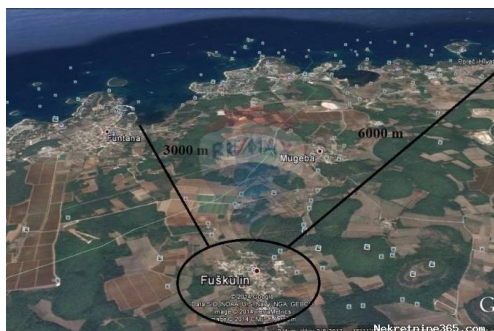

POREČ GRAĐEVINSKO ZEMLJIŠTE, Poreč, Land

Seller Info

Name: ReMax Centar nekretnina

First Name: ReMax

Last Name: Centar nekretnina

Company Name: ReMax Centar Nekretnina

Name:

Service Type: Selling and renting

Website: <https://www.remax-centarnekretnina.com>

Country: Croatia

Region: Primorsko-goranska županija

City: Rijeka

ZIP code: 51000

Address: Krešimirova 12a

Phone: 0038551635350

About us: RE / MAX Real Estate Center is the largest RE / MAX franchisor in Croatia with 8 offices in the following cities: Zagreb, Rijeka, Pula, Poreč, Umag, Rovinj, Opatija and Crikvenica. For more than 12 years, Re / max Real Estate Center has been operating as a local expert in areas where it operates with over 90 sales representatives.

The company is focused on providing the highest quality and most personalized real estate buying and selling services to its clients. A reliable advisor for the Croatian real estate market, Re / max Real Estate Center is determined to maintain strict standards of excellence through continuous indicators of success in real estate sales and by supporting the value of the Re / max brand.

Reg No.: 656/2009