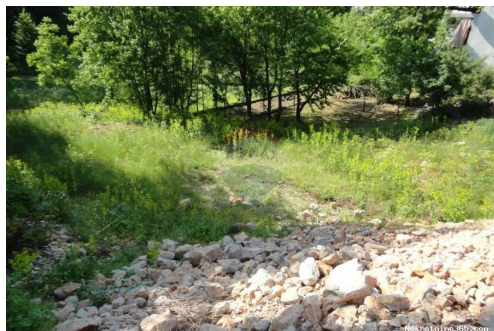

ČAVLE, CENTAR-građevinski teren, Čavle, Land

Seller Info

Name: ReMax Centar nekretnina

First Name: ReMax

Last Name: Centar nekretnina

Company Name: ReMax Centar Nekretnina

Name:

Service Type: Selling and renting

Website: <https://www.remax-centarnekrtnina.com>

Country: Croatia

Region: Primorsko-goranska županija

City: Rijeka

ZIP code: 51000

Address: Krešimirova 12a

Phone: 0038551635350

About us: RE / MAX Real Estate Center is the largest RE / MAX franchisor in Croatia with 8 offices in the following cities: Zagreb, Rijeka, Pula, Poreč, Umag, Rovinj, Opatija and Crikvenica. For more than 12 years, Re / max Real Estate Center has been operating as a local expert in areas where it operates with over 90 sales representatives.

The company is focused on providing the highest quality and most personalized real estate buying and selling services to its clients. A reliable advisor for the Croatian real estate market, Re / max Real Estate Center is determined to maintain strict standards of excellence through continuous indicators of success in real estate sales and by supporting the value of the Re / max brand.

Reg No.: 656/2009