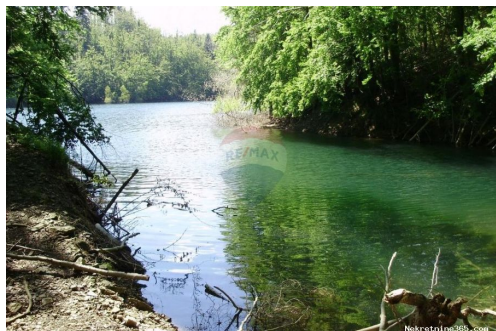

Šuma uz jezero-mogućnost zamjene, Lokve, Land

Seller Info

Name: ReMax Centar nekretnina
First Name: ReMax
Last Name: Centar nekretnina
Company Name: ReMax Centar Nekretnina
Service Type: Selling and renting
Website: <https://www.remax-centarnekretnina.com>

Country: Croatia
Region: Primorsko-goranska županija
City: Rijeka
ZIP code: 51000

Address: Krešimirova 12a

Phone: 0038551635350

About us: RE / MAX Real Estate Center is the largest RE / MAX franchisor in Croatia with 8 offices in the following cities: Zagreb, Rijeka, Pula, Poreč, Umag, Rovinj, Opatija and Crikvenica. For more than 12 years, Re / max Real Estate Center has been operating as a local expert in areas where it operates with over 90 sales representatives.

The company is focused on providing the highest quality and most personalized real estate buying and selling services to its clients. A reliable advisor for the Croatian real estate market, Re / max Real Estate Center is determined to maintain strict standards of excellence through continuous indicators of success in real estate sales and by supporting the value of the Re / max brand.

Reg No.: 656/2009