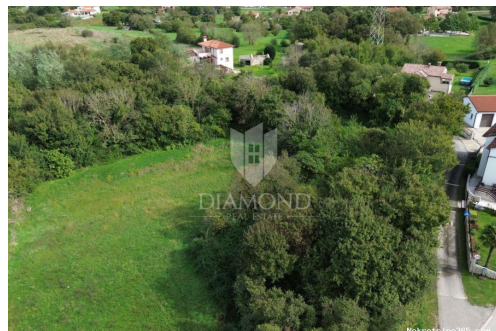

Kršan, građevinsko-poljoprivredno zemljište, Kršan, Land

Seller Info

Name: Agencija Diamond Realestate
First Name: Agencija
Last Name: Diamond Realestate
Company Name: Diamond Real Estate d.o.o.
Service Type: Selling and renting
Website: <https://diamond-realestate.hr/>
Country: Croatia
Region: Istarska županija
City: Poreč
City area: Poreč
ZIP code: 52440
Address: Partizanska 5a, Dom Obrtnika,
1.kat
Mobile: +385 52 210 824
Phone: +385 52 210 824
About us: Diamond Real Estate
Partizanska 5a, Dom Obrtnika,
1.kat,
52440 Poreč

Listing details

Common

Title: Kršan, građevinsko-poljoprivredno zemljište
Property for: Sale
Land type: Building lot
Property area: 31717 m²
Price: 170,000.00 €
Updated: Oct 10, 2024

Location

Country: Croatia
State/Region/Province: Istarska županija
City: Kršan
City area: Kršan
ZIP code: 52232