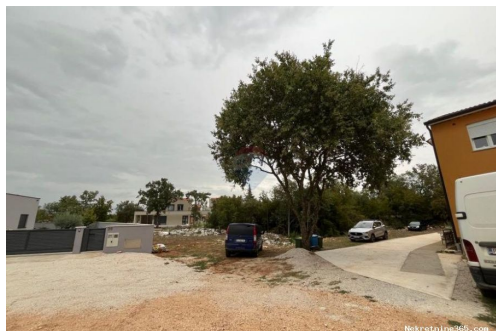

Poreč, okolica, atraktivno građevinsko zemljište, Poreč, Land

Seller Info

Name: ReMax Centar nekretnina

First Name: ReMax

Last Name: Centar nekretnina

Company Name: ReMax Centar Nekretnina

Name:

Service Type: Selling and renting

Website: <https://www.remax-centarnekrtnina.com>

Country: Croatia

Region: Primorsko-goranska županija

City: Rijeka

ZIP code: 51000

Address: Krešimirova 12a

Phone: 0038551635350

About us: RE / MAX Real Estate Center is the largest RE / MAX franchisor in Croatia with 8 offices in the following cities: Zagreb, Rijeka, Pula, Poreč, Umag, Rovinj, Opatija and Crikvenica. For more than 12 years, Re / max Real Estate Center has been operating as a local expert in areas where it operates with over 90 sales representatives.

The company is focused on providing the highest quality and most personalized real estate buying and selling services to its clients. A reliable advisor for the Croatian real estate market, Re / max Real Estate Center is determined to maintain strict standards of excellence through continuous indicators of success in real estate sales and by supporting the value of the Re / max brand.

Reg No.: 656/2009