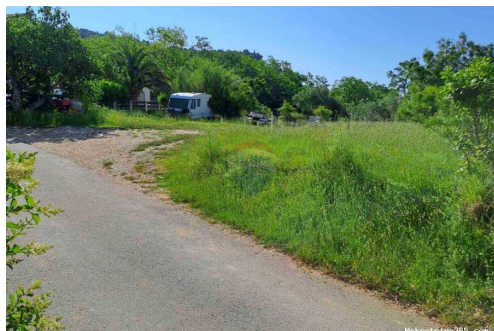

Rab, Supetarska draga, građevinski teren 630m2, Rab, Land

Seller Info

Name: ReMax Centar nekretnina

First Name: ReMax

Last Name: Centar nekretnina

Company Name: ReMax Centar Nekretnina

Name:

Service Type: Selling and renting

Website: <https://www.remax-centarnekrtnina.com>

Country: Croatia

Region: Primorsko-goranska županija

City: Rijeka

ZIP code: 51000

Address: Krešimirova 12a

Phone: 0038551635350

About us: RE / MAX Real Estate Center is the largest RE / MAX franchisor in Croatia with 8 offices in the following cities: Zagreb, Rijeka, Pula, Poreč, Umag, Rovinj, Opatija and Crikvenica. For more than 12 years, Re / max Real Estate Center has been operating as a local expert in areas where it operates with over 90 sales representatives.

The company is focused on providing the highest quality and most personalized real estate buying and selling services to its clients. A reliable advisor for the Croatian real estate market, Re / max Real Estate Center is determined to maintain strict standards of excellence through continuous indicators of success in real estate sales and by supporting the value of the Re / max brand.

Reg No.: 656/2009