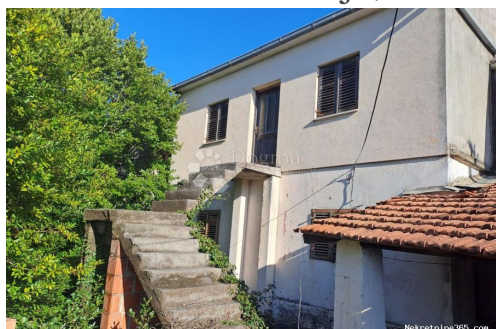

Dubrovačko primorje, Smokovljani, prodaja dvije kuće za uređenje, Dubrovačko Primorje, House

Seller Info

Name: Dogma Nekretnine
First Name: Dogma
Last Name: Nekretnine
Company Name: Dogma nekretnine d.o.o.
Service Type: Selling and renting
Website: <https://dogma-nekretnine.com>
Country: Croatia
Region: Primorsko-goranska županija
City: Rijeka
ZIP code: 51000
Address: F.LA GUARDIA 6
Phone: +385 51 341 080
Fax: +385 51 341 081
About us: DOGMA nekretnine d.o.o. is an experienced and licensed agency specializing in real estate. We have been present in this business for more than 20 years - from a small agency with only two employees through many years of work and effort, we have grown into a company with over 80 employees. In that period, with our work and attitude towards clients and business, we became the leading agency in the Primorje-Gorski Kotar County and the leading in Croatia. The Agency currently operates at the following locations: headquarters in Rijeka, F. la Guardia.6, branch office within the Tower Center Rijeka, J.P.Kamova 81a (4th floor), branch office in Opatija, Maršala Tita 97, branch office in Labin, Ulica Slobode 3; branch office in Umag, Joakima Rakovca 4, branch office in