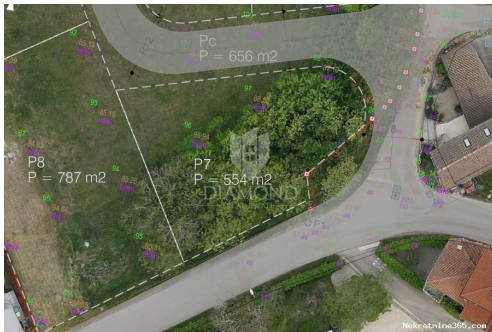

Poreč, okolica, građevinsko zemljište u uređenom naselju, Poreč, Land

Seller Info

Name: Agencija Diamond Realestate
First Name: Agencija
Last Name: Diamond Realestate
Company Name: Diamond Real Estate d.o.o.
Service Type: Selling and renting
Website: <https://diamond-realestate.hr/>
Country: Croatia
Region: Istarska županija
City: Poreč
City area: Poreč
ZIP code: 52440
Address: Partizanska 5a, Dom Obrtnika,
1.kat
Mobile: +385 52 210 824
Phone: +385 52 210 824
About us: Diamond Real Estate
Partizanska 5a, Dom Obrtnika,
1.kat,
52440 Poreč

Listing details

Common

Title: Poreč, okolica, građevinsko zemljište u uređenom naselju
Property for: Sale
Land type: Building lot
Property area: 554 m²
Price: 80,000.00 €
Updated: Oct 17, 2024

Location

Country: Croatia
State/Region/Province: Istarska županija
City: Poreč
City area: Poreč
ZIP code: 52440