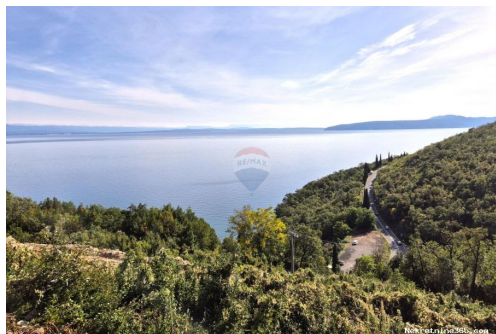

OPATIJA, MEDVEJA- građ. zemljište 1432 m2, 200 m od mora, Lovran, Land

Seller Info

Name: ReMax Centar nekretnina
First Name: ReMax
Last Name: Centar nekretnina
Company Name: ReMax Centar Nekretnina
Service Type: Selling and renting
Website: <https://www.remax-centarnekrtnina.com>

Country: Croatia
Region: Primorsko-goranska županija
City: Rijeka
ZIP code: 51000
Address: Krešimirova 12a
Phone: 0038551635350
About us: RE / MAX Real Estate Center

is the largest RE / MAX franchisor in Croatia with 8 offices in the following cities: Zagreb, Rijeka, Pula, Poreč, Umag, Rovinj, Opatija and Crikvenica. For more than 12 years, Re / max Real Estate Center has been operating as a local expert in areas where it operates with over 90 sales representatives.

The company is focused on providing the highest quality and most personalized real estate buying and selling services to its clients. A reliable advisor for the Croatian real estate market, Re / max Real Estate Center is determined to maintain strict standards of excellence through continuous indicators of success in real estate sales and by supporting the value of the Re / max brand.

Reg No.: 656/2009