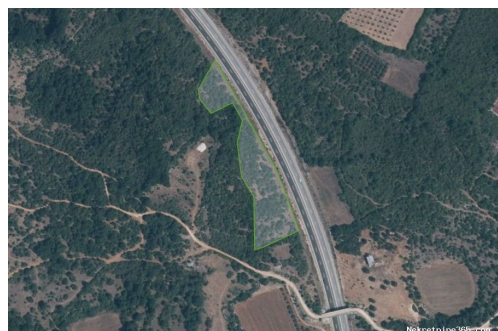

Istra Svetvinčenat poljoprivredno zemljište, Svetvinčenat, Land

Seller Info

Name: Velvet Realestate
E-mail: info@velvet-realestate.hr
First Name: Velvet
Last Name: Realestate
Company Name: Velvet Realestate
Service Type: Selling and renting
Additional Email: info@velvet-realestate.hr
Website: <https://www.velvet-realestate.hr>
Country: Croatia
Region: Istarska županija
City: Labin
City area: Labin
ZIP code: 52220
Address: Rudarska 1
Mobile: +385 95 584 4479
About us: Velvet nekretnine agencija djeluje napodručju Istarske županije, gdje u svojoj ponudi objedinjuje kvalitetne, provjerene i vrhunske nekretnine. Tim agencije uključuje kako iskusne, tako i agente pripravnike čiji je cilj učiniti vašu kupnju/prodaju ugodnim iskustvom.

Listing details

Common

Title: Istra Svetvinčenat poljoprivredno zemljište
Property for: Sale
Land type: Agricultural land
Property area: 9045 m²
Price: 36,180.00 €
Updated: Oct 18, 2024

Location

Country: Croatia
State/Region/Province: Istarska županija
City: Svetvinčenat