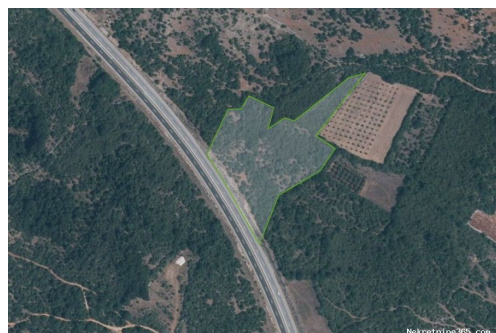

Istra Svetvinčenat poljoprivredno zemljište, Svetvinčenat, Land

Seller Info

Name: Velvet Realestate
E-mail: info@velvet-realestate.hr
First Name: Velvet
Last Name: Realestate
Company Name: Velvet Realestate
Service Type: Selling and renting
Additional Email: info@velvet-realestate.hr
Website: <https://www.velvet-realestate.hr>
Country: Croatia
Region: Istarska županija
City: Labin
City area: Labin
ZIP code: 52220
Address: Rudarska 1
Mobile: +385 95 584 4479
About us: Velvet nekretnine agencija djeluje napodručju Istarske županije, gdje u svojoj ponudi objedinjuje kvalitetne, provjerene i vrhunske nekretnine. Tim agencije uključuje kako iskusne, tako i agente pripravnike čiji je cilj učiniti vašu kupnju/prodaju ugodnim iskustvom.

Listing details

Common

Title: Istra Svetvinčenat poljoprivredno zemljište
Property for: Sale
Land type: Agricultural land
Property area: 19167 m²
Price: 76,668.00 €
Updated: Oct 18, 2024

Location

Country: Croatia
State/Region/Province: Istarska županija
City: Svetvinčenat